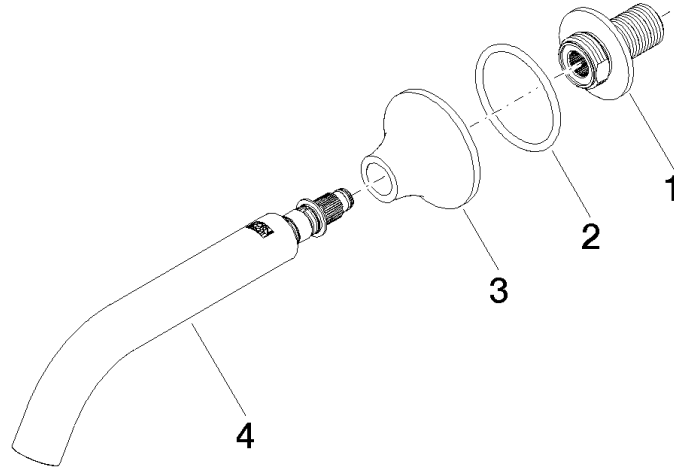

VAIA Bath spout for wall mounting - Brushed Dark Platinum

VAIA

13 801 809

- 200mm projection
- circular normal flow
- hole diameter 37 mm
- rosette Ø 60 mm
- 1/2" connection
- max. flow 21.5 l/min at 3 bar flow pressure
- WRAS 1801017

Recommended miscellaneous

- Concealed wall elbow -** 35 085 970 90
- max. recess depth 163 mm
 - min. recess depth 90 mm

13 801 809

mm [inches]

Flow rate chart

Certificates

WRAS_2306002. LGA_29290.

13 801 809

Spare parts list

No.	Item Number	Name	Quantity used	Delivery time
1	09 24 03 269 90	nipple	1	2
2	09 14 10 084 90	seal	1	2
3	09 27 80 014-99	rosette	1	30
4	90 28 22 315 00-99	spout	1	30